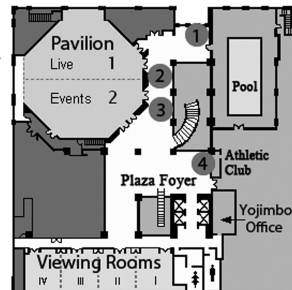

# Convention Map

Hilton Portland Executive Tower  
(Across 6th & Taylor from Lobby)

3 Third Floor Conference Level

PL (2)  
Plaza Level

- 1 Registration Desk
- 2 Will Call
- 3 Peace Bonding
- 4 Info Desk

L (1)

Ballroom Level B (B)

23 23rd Floor Restaurant Level  
Operations Office  
turn right from elevators on floor 23