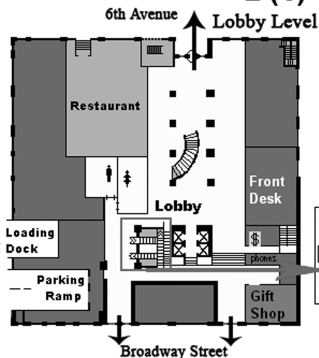

# Convention Map

Hilton Portland Executive Tower  
(Across 6th & Taylor from Lobby)

3 Third Floor Conference Level

PL (2)  
Plaza Level

- 1 Registration Desk
- 2 Will Call
- 3 Peace Bonding
- 4 Info Desk

L (1)

Ballroom Level B (B)

23 23rd Floor Restaurant Level  
Operations Office  
turn right from elevators on floor 23