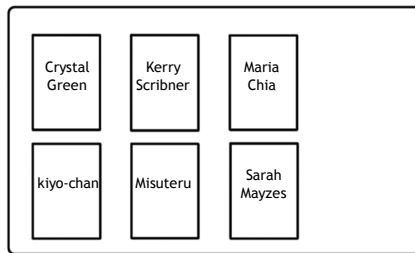

Cover Art Contest, 2006

Match these silhouettes to the fully illustrated pages in the main con book.