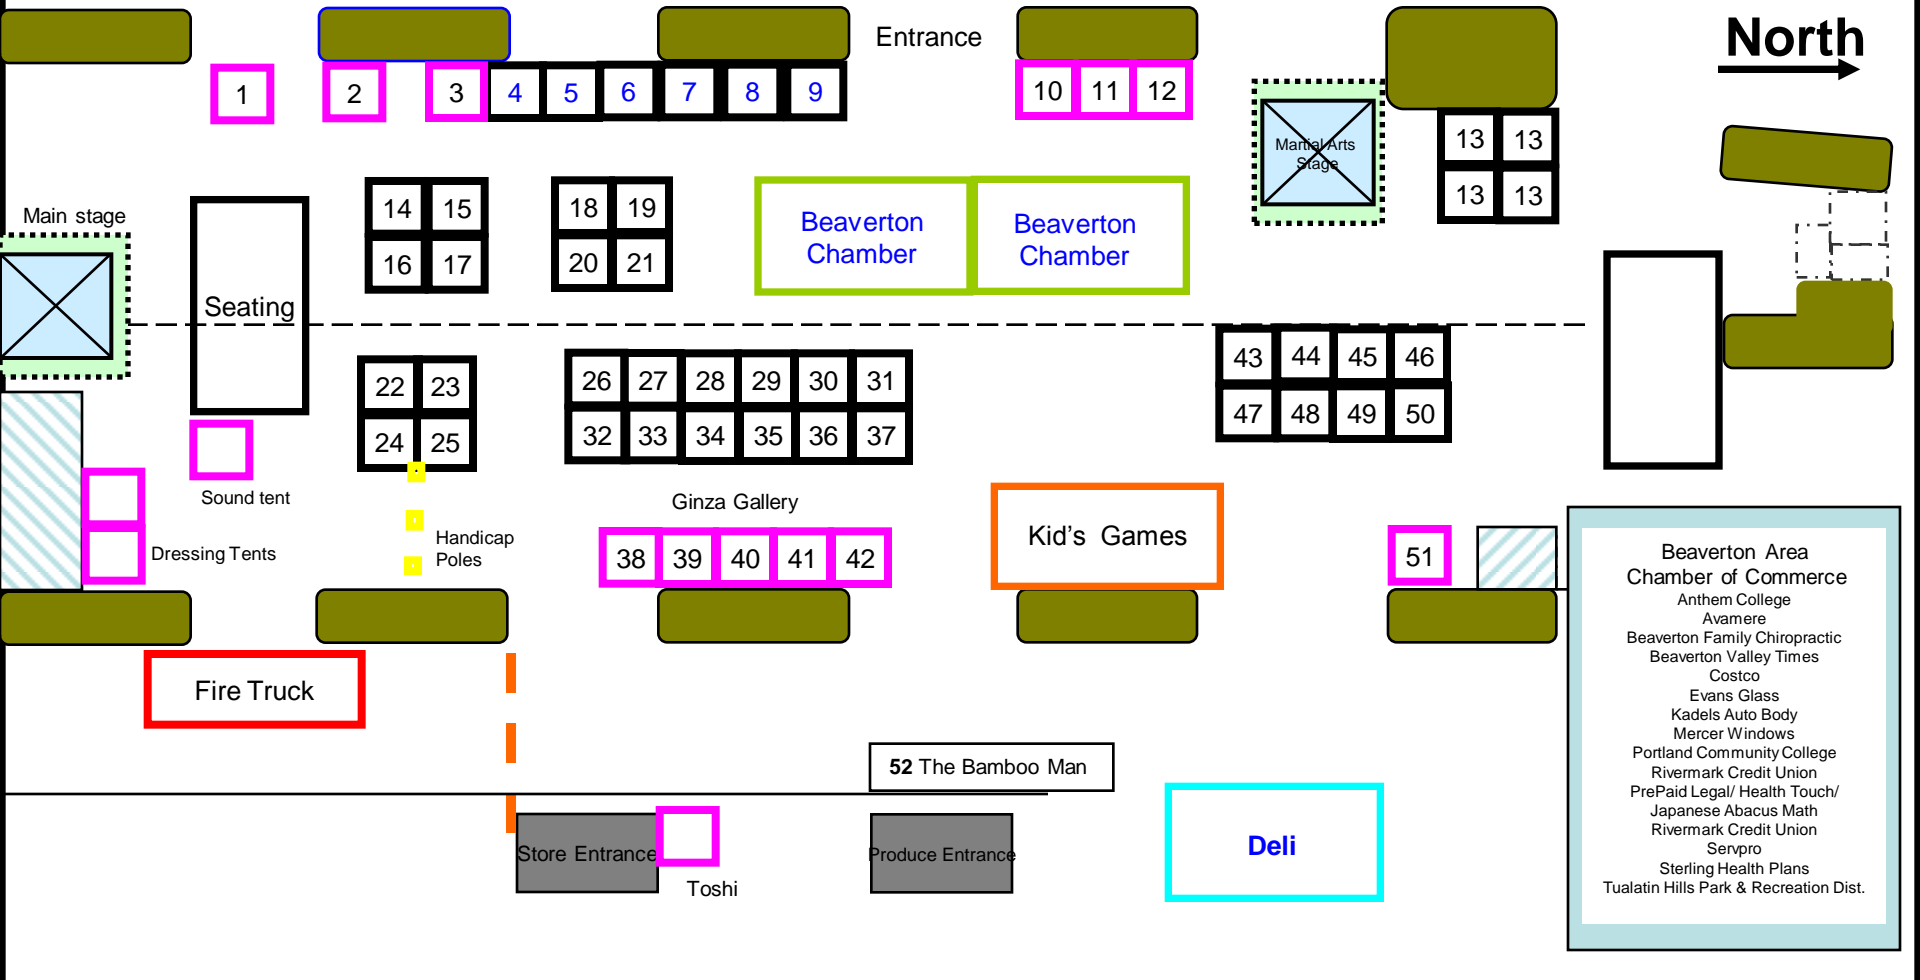

Festival Japan 2008

1	Ashiyu Company
2	Ptld-Sapporo Sister City Assoc.
3	Shokookai of Portland
4	SideStreet
5	Consulate-General of Japan
6	Consulate-General of Japan
7	TV Japan
8	NookTech
9	Sapporo U.S.A., Inc.
10	The International School

11	PSU Center for Japanese Studies
12	Richmond School
13	Martial Arts Showcase
14	Japan-America Society of Oregon
15	Information/Silent Auction
16	Chinook Winds Casino Resort
17	SakeOne
18	Waseda Oregon
19	Portland Japanese Garden
20	Portland JACL

46	Kustom Foods
47	Seasia
48	Kumoricon
49	JFC International
50	Uwajimaya
51	Uwajimaya
52	No Ka Oi Shave ice
53	The Bamboo Man

- Beaverton Area Chamber of Commerce
- Anthem College
 - Avamere
 - Beaverton Family Chiropractic
 - Beaverton Valley Times
 - Costco
 - Evans Glass
 - Kadels Auto Body
 - Mercer Windows
 - Portland Community College
 - Rivermark Credit Union
 - PrePaid Legal/ Health Touch/ Japanese Abacus Math
 - Rivermark Credit Union
 - Servpro
 - Sterling Health Plans
 - Tualatin Hills Park & Recreation Dist.